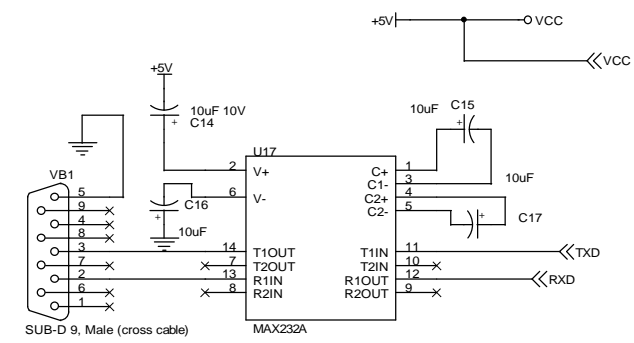

8-bit Binary display LED x8

16x2 text LCD interface

Title		
MPF1-2014		
Size	Document Number	Rev
B	<Doc>	<Rev Code>
Date:	Thursday, December 11, 2014	Sheet 3 of 3