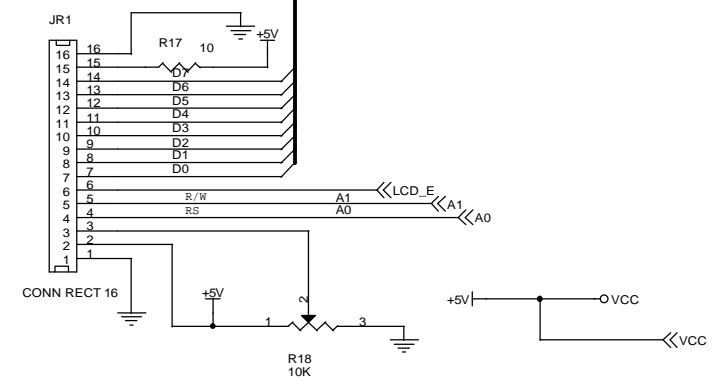

8-bit Binary display LED x8

16x2 text LCD interface

Title		
MPF1-2014		
Size	Document Number	Rev
B	<Doc>	<Rev Code>
Date:	Thursday, December 11, 2014	Sheet 3 of 3