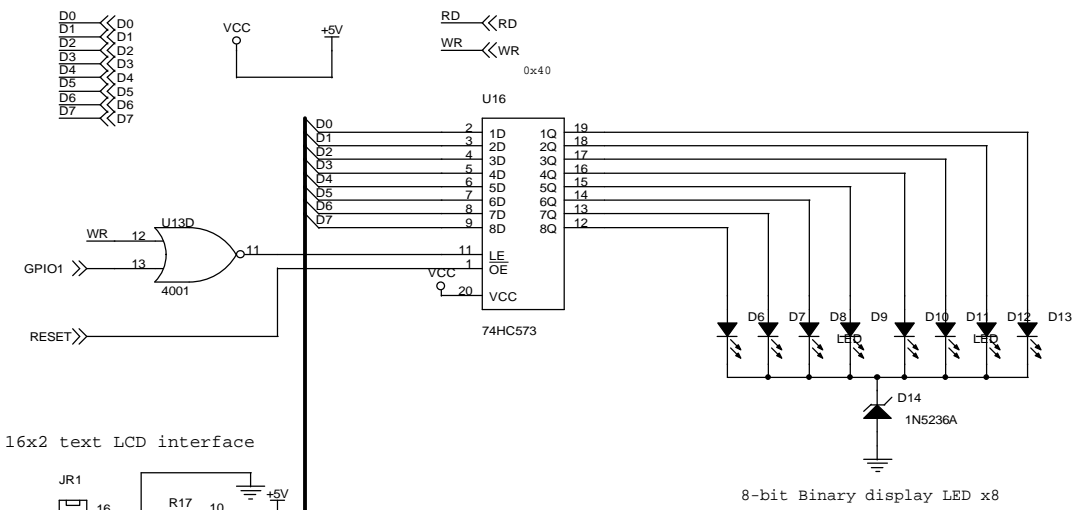

8-bit Binary display LED x8

16x2 text LCD interface

Title		
MPF1-2014		
Size	Document Number	Rev
B	<Doc>	<Rev Code>
Date:	Thursday, December 11, 2014	Sheet 3 of 3