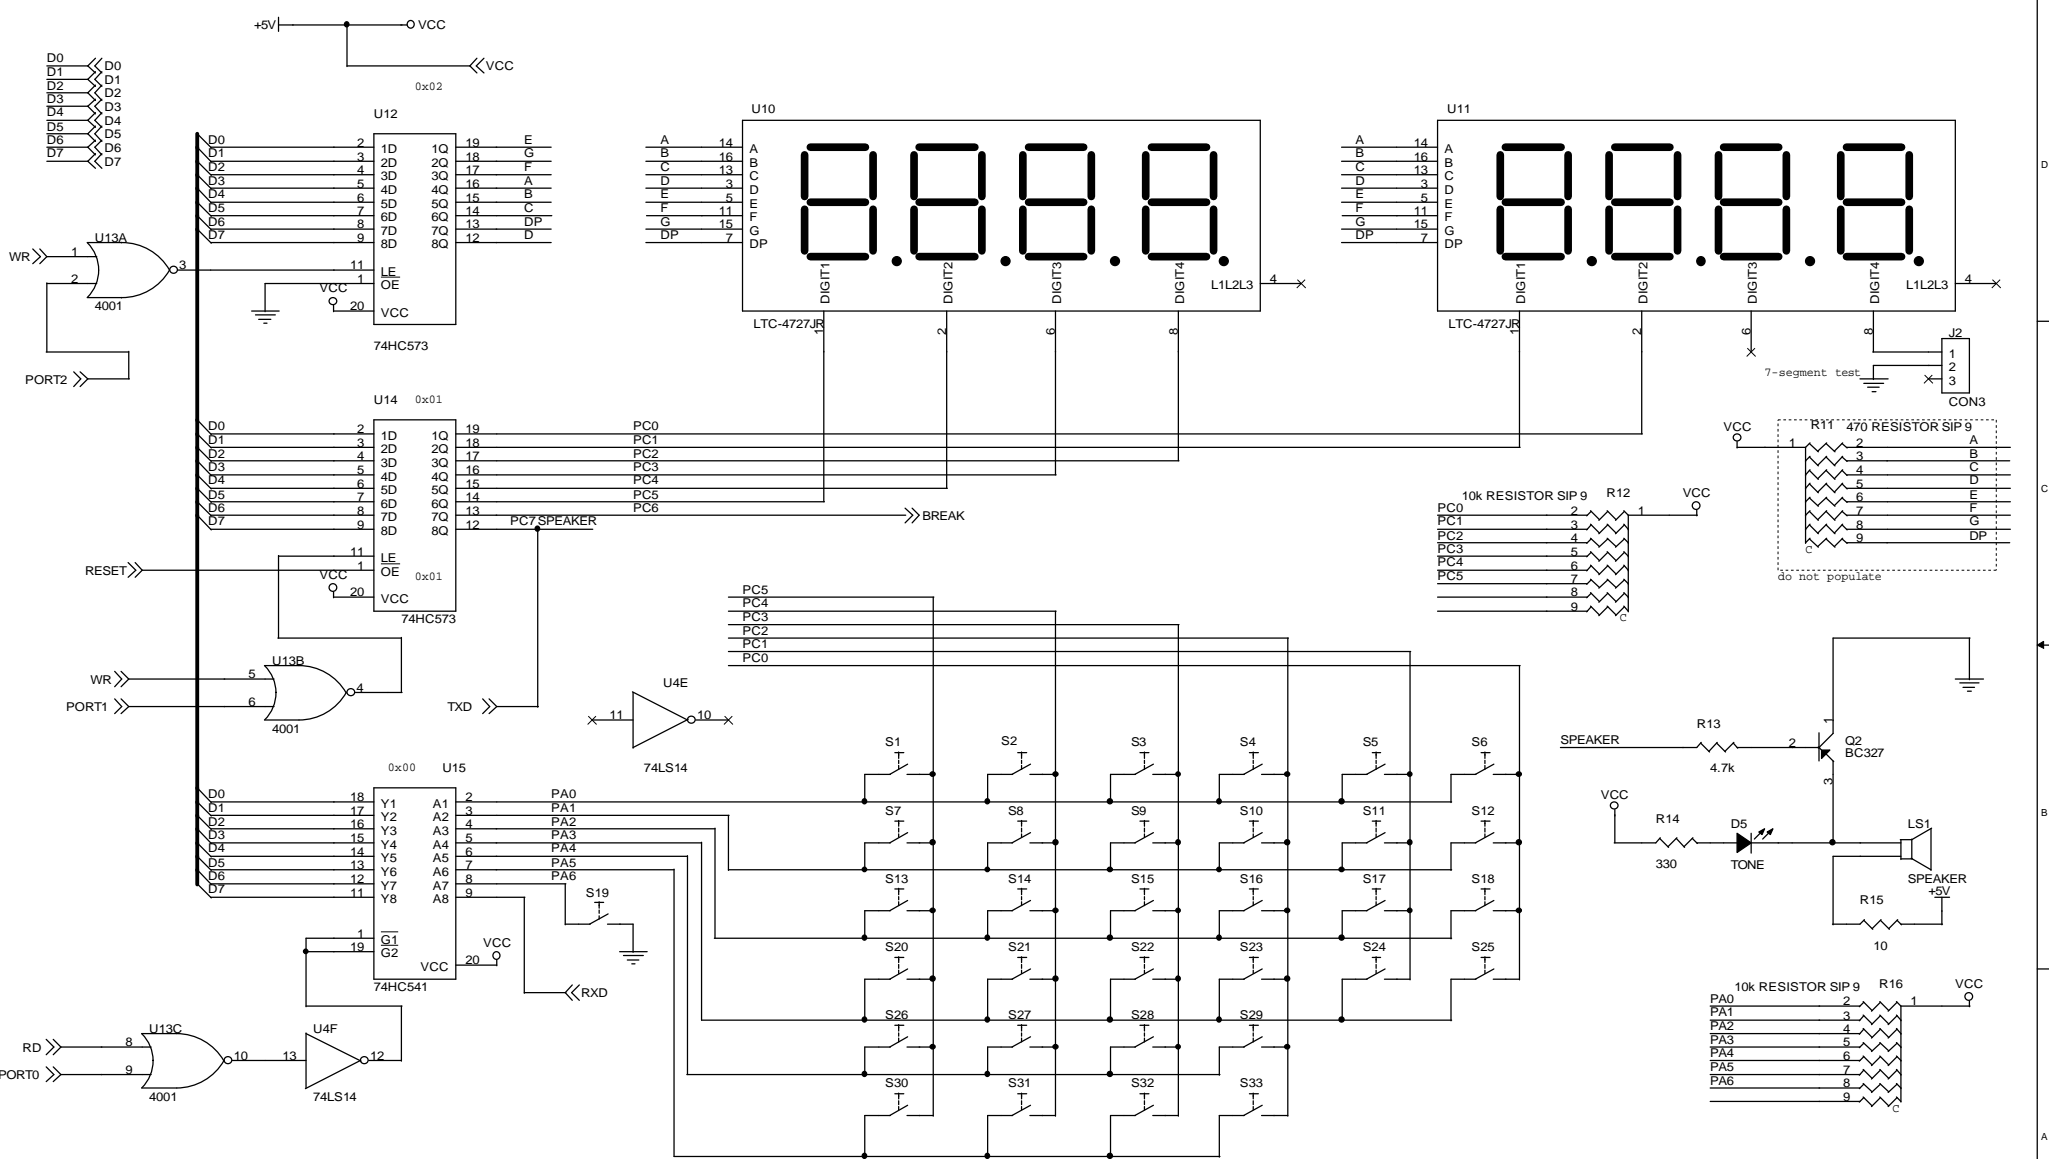

Title		
MPF1-2014		
Size	Document Number	Rev
B	<Doc>	2
Date:	Thursday, December 11, 2014	Sheet 1 of 3

Title		
MPF1-2014		
Size	Document Number	Rev 2
B	<Doc>	
Date:	Thursday, December 11, 2014	Sheet 2 of 3

8-bit Binary display LED x8

16x2 text LCD interface

Title		
MPF1-2014		
Size	Document Number	Rev
B	<Doc>	<Rev Code>
Date:	Thursday, December 11, 2014	Sheet 3 of 3