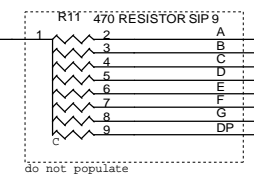

Title		
MPF1-2014		
Size	Document Number	Rev 2
B	<Doc>	
Date:	Thursday, December 11, 2014	Sheet 2 of 3