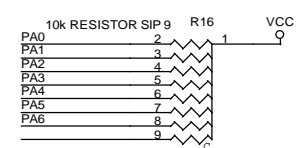

Title		
MPF1-2014		
Size	Document Number	Rev 2
B	<Doc>	
Date:	Thursday, December 11, 2014	Sheet 2 of 3