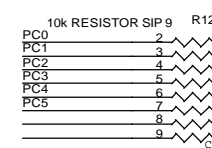

Title		
MPF1-2014		
Size	Document Number	Rev 2
B	<Doc>	
Date:	Thursday, December 11, 2014	Sheet 2 of 3