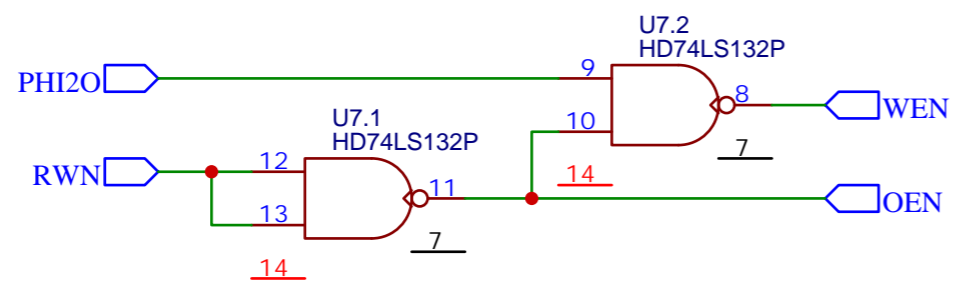

TITLE: Sheet_2		REV: 2.0
EasyEDA	Company: Your Company	Sheet: 1/1
	Date: 2019-12-02	Drawn By: peter_renaud

TITLE: TIM 6502		REV: 2.0
Company: Your Company		Sheet: 1/1
Date: 2019-12-02		Drawn By: peter_renaud