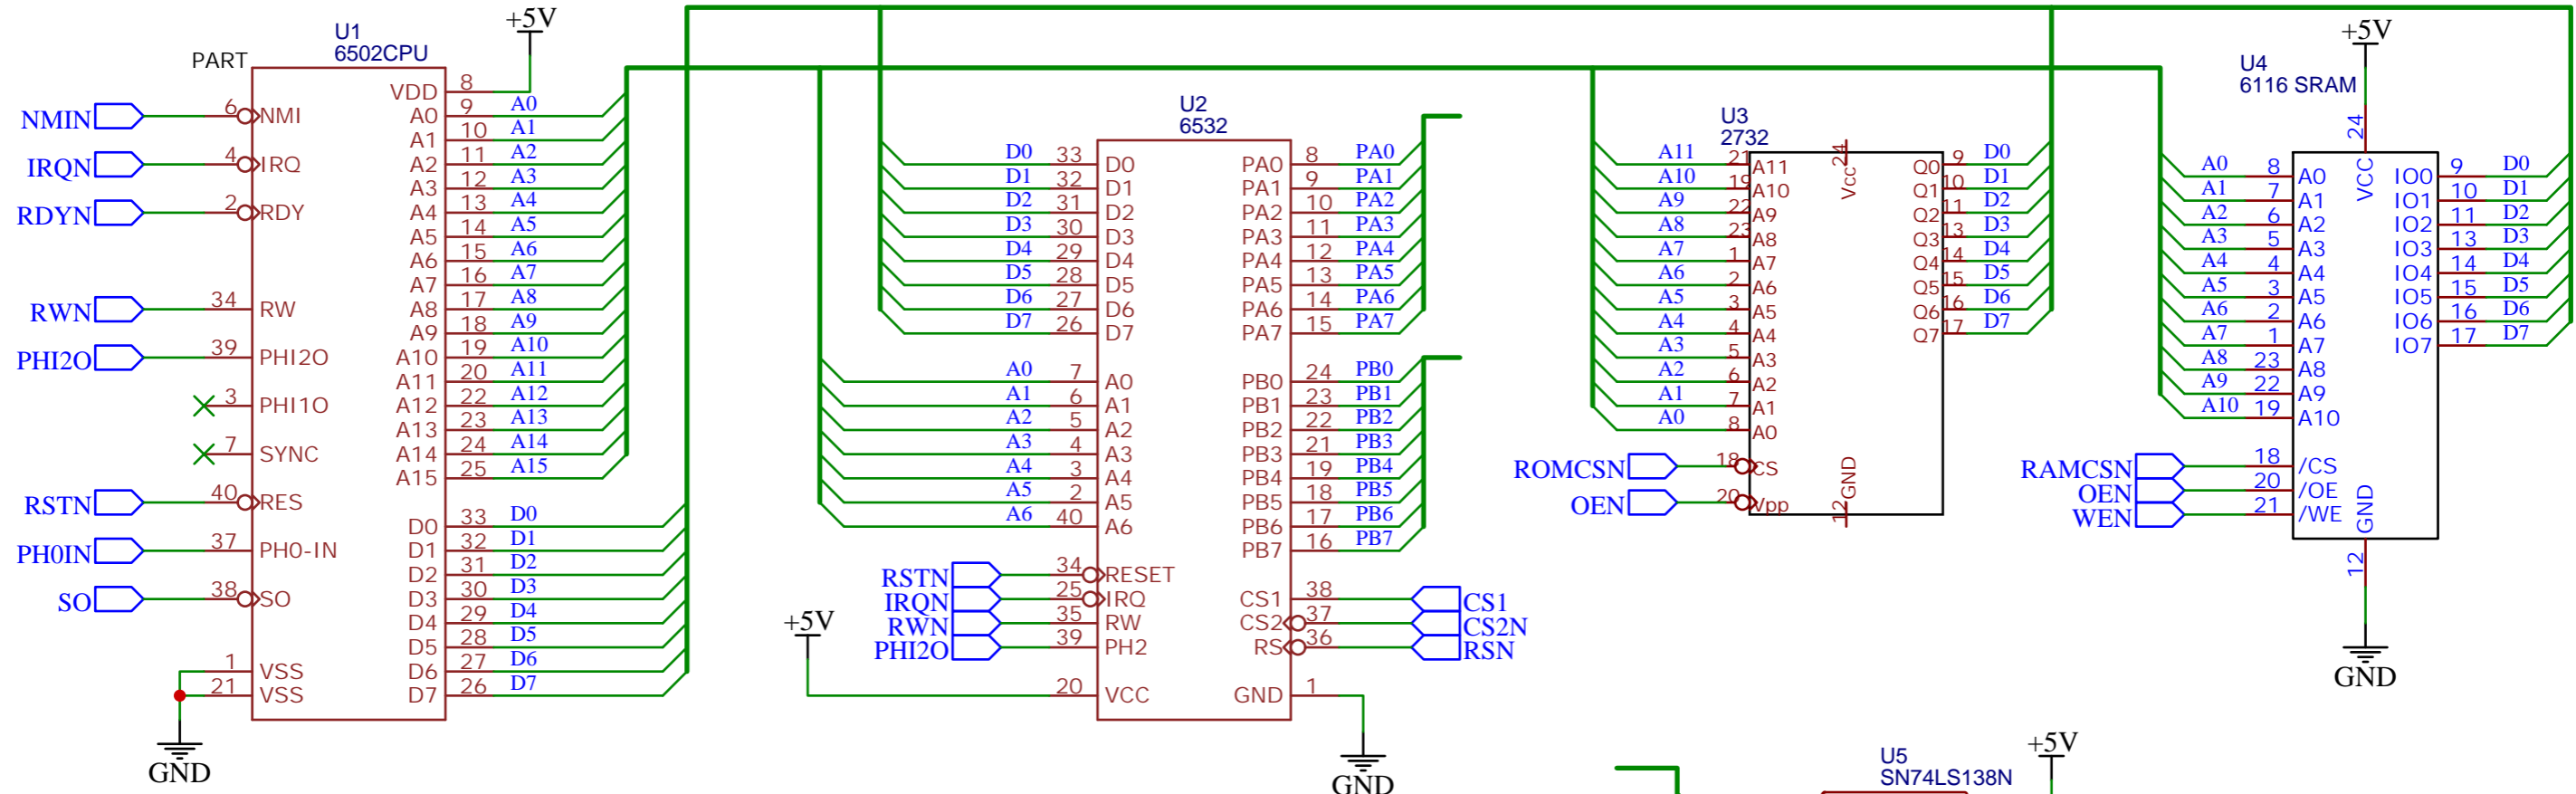

TITLE: Sheet_2		REV: 2.0
EasyEDA	Company: Your Company	Sheet: 1/1
	Date: 2019-12-02	Drawn By: peter_renaud

TITLE: TIM 6502		REV: 2.0
Company: Your Company		Sheet: 1/1
Date: 2019-12-02		Drawn By: peter_renaud