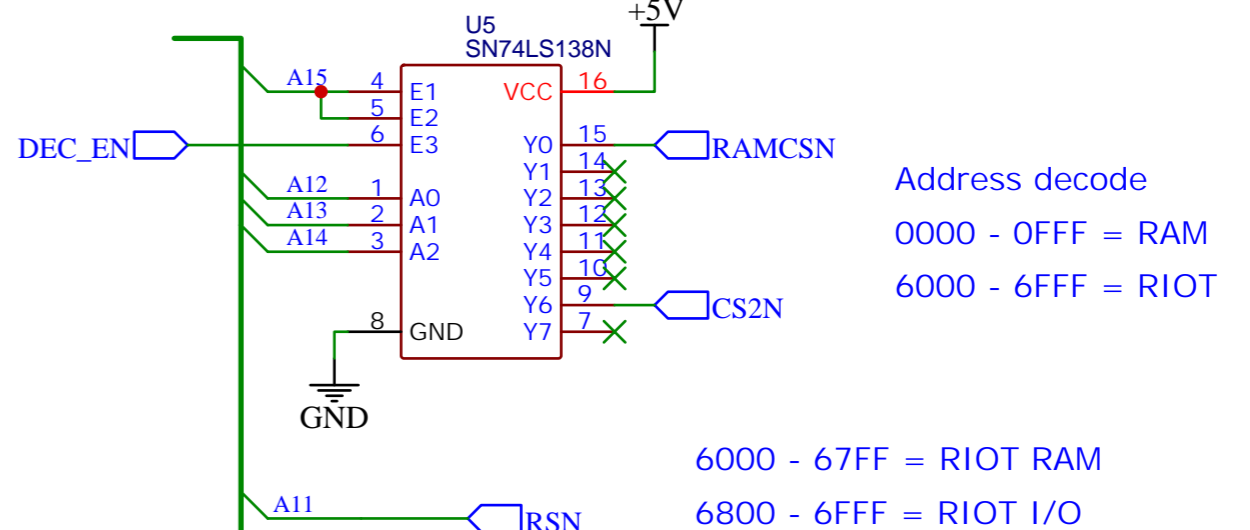

TITLE: Sheet_2		REV: 2.0
EasyEDA	Company: Your Company	Sheet: 1/1
	Date: 2019-12-02	Drawn By: peter_renaud

TITLE: TIM 6502		REV: 2.0
Company: Your Company		Sheet: 1/1
Date: 2019-12-02		Drawn By: peter_renaud