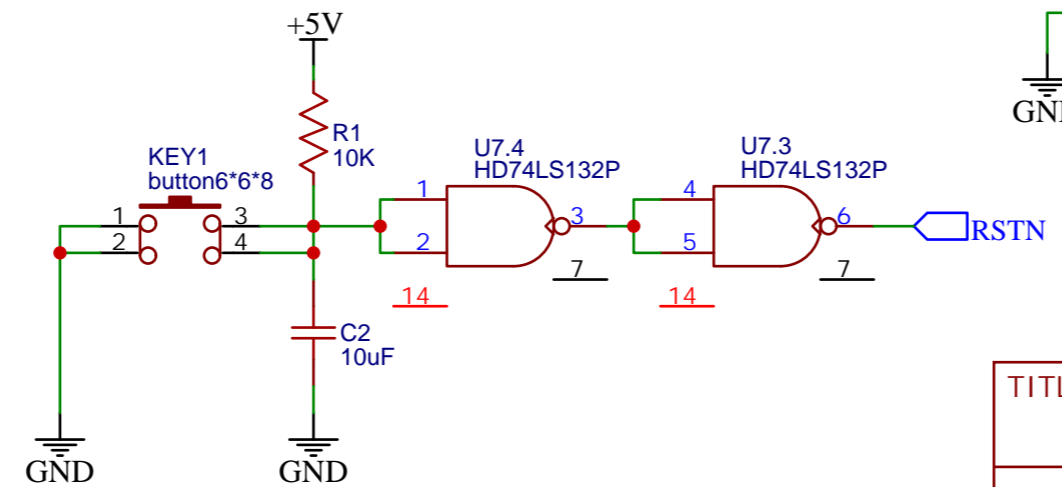

TITLE: Sheet_2		REV: 2.0
EasyEDA	Company: Your Company	Sheet: 1/1
	Date: 2019-12-02	Drawn By: peter_renaud

TITLE: TIM 6502		REV: 2.0
Company: Your Company		Sheet: 1/1
Date: 2019-12-02		Drawn By: peter_renaud