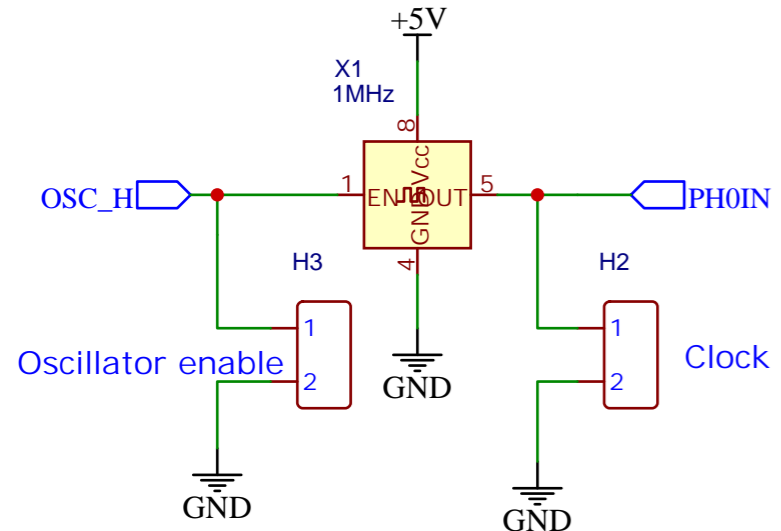

TITLE: Sheet_2		REV: 2.0
EasyEDA	Company: Your Company	Sheet: 1/1
	Date: 2019-12-02	Drawn By: peter_renaud

TITLE: TIM 6502		REV: 2.0
Company: Your Company		Sheet: 1/1
Date: 2019-12-02		Drawn By: peter_renaud